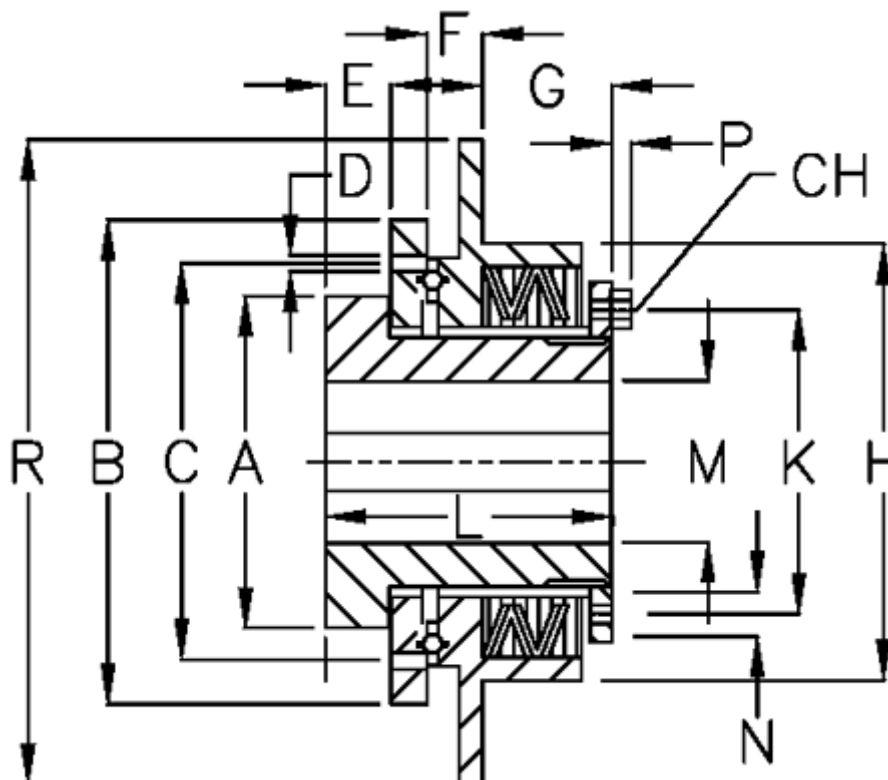

Data Sheet

Article number: 46953511

Description: Safeguard mini E 35 S

Measures

A	= 64	F	= 7.0	P = 4.0
B	= 90	G	= 29.0	R = 120
C	= 80	H	= 88	
CH	= 10	K	= 70	
D	= 6xM6	L	= 65	
Disc spring mounting	= 5x1S	M max	= 35	
Disc spring version	= S - light	M min	= 14	
E	= 17.0	N	= $\varnothing 4$	